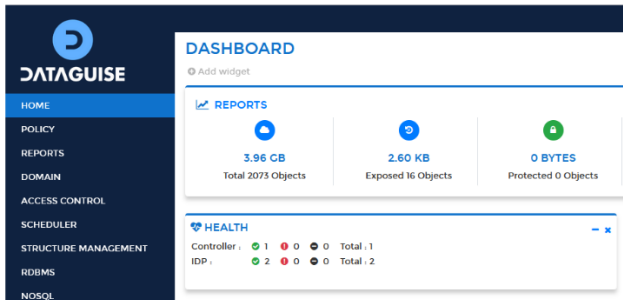

PKWARE / Dataguise Rebranding Quick Start Guide

The following are before and after examples of the most visible areas of the PKWARE product rebranding effort for the Dataguise products.

Company Logo

Current PKWARE Logo

New

Current Dataguise Logo

New

Product Name

Products previously referred to as 'Dataguise DGSecure' is now 'PK Protect'

Logo and Icon Updates

Dataguise DGController is now PK Data Store Manager

Current